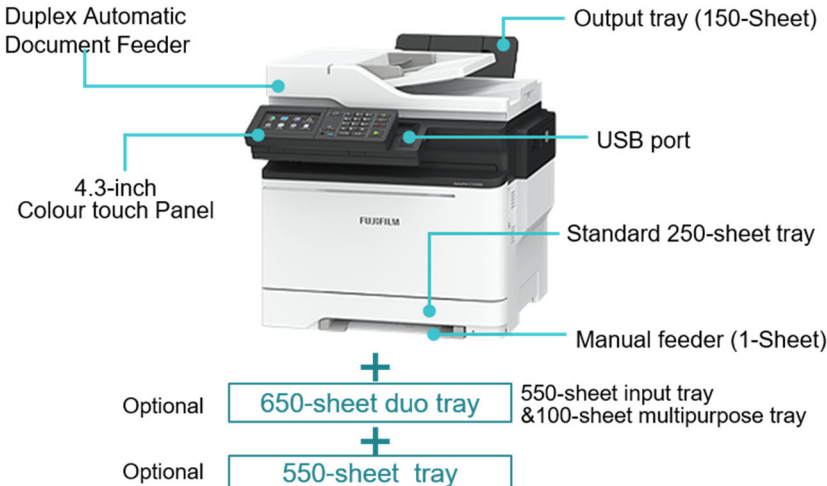

Ecology

- Standard two-sided printing saves paper.
- Supports ECO mode for easy presetting of features that save paper and toner.