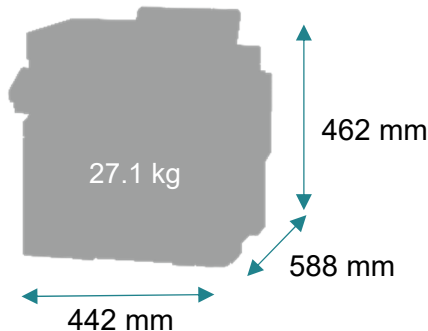

* PDF/TIFF/JPEG

Ecology

- Standard two-sided printing saves paper.
- Supports ECO mode for easy presetting of features that save paper and toner.

Specifications

Printing	
Display	4.3-inch (10.9 cm) Colour touch screen
Print Speed: Up to	Black: 33 ppm (A4) / Colour: 33 ppm (A4)
Time to First Page: As fast as	Black: 8.5 seconds / Colour: 8.5 seconds
Print Resolution	Black: 1200 x 1200 dpi, 4800 Colour Quality (2400 x 600 dpi) / Colour: 1200 x 1200 dpi, 4800 Colour Quality (2400 x 600 dpi)
Memory	2048 MB
Hard Disk	Option available
Copying	
Copy Speed: Up to	Black: 33 ppm (A4) / Colour: 33 ppm (A4)
Time to First Copy: As fast as	Black: 8.9 seconds / Colour: 13.2 seconds
Scanning	
Scanner Type / ADF Scan	Flatbed scanner with ADF / RADF (Reversing Duplex)
A4/Ltr Duplex Scan Speed: Up to	Black: 21 / 23 ppm / Colour: 13 / 14 ppm
A4/Ltr Simplex Scan Speed: Up to	Black: 47 / 50 ppm / Colour: 30 / 32 ppm
ADF Paper Input Capacity: Up to	50 pages 75 gsm
Faxing	
Modem Speed	ITU T.30, V.34 Half-Duplex, 33.6 Kbps
Supplies	
Toner Cartridge Yields (up to)	7,000-page Colour (CMY) Ultra High Yield Cartridges, 10,500-page Black Ultra High Yield Cartridge
Imaging kit Estimated Yield: Up to	125000 pages, based on 3 average letter/A4-size pages per print job and ~ 5% coverage
Cartridge(s) Shipping with Product	2,000-page Colour (CMY) Toner Cartridges, 3,000-page Black Toner Cartridge
Paper Handling	
Included Paper Handling	250-Sheet Input, 150-Sheet Output Bin, Integrated Duplex, Single-Sheet Manual Feed
Optional Paper Handling	550-Sheet Tray, 650-Sheet Duo Tray
Paper Input Capacity: Up to	Standard: 250+1 pages 75 gsm / Maximum: 1450+1 pages 75 gsm
Paper Output Capacity: Up to	150 pages 75 gsm
Media Types Supported	Card Stock, Paper Labels, Plain Paper, Vinyl Labels
Media Sizes Supported	A6, Oficio, 7 3/4 Envelope, 9 Envelope, JIS-B5, A4, Legal, A5, Hagaki Card, Letter, B5 Envelope, C5 Envelope, Executive, Universal, DL Envelope, Folio, 10 Envelope
General Information	
Standard Ports	USB 2.0 Specification Hi-Speed Certified (Type B), Gigabit Ethernet (10/100/1000), Front USB 2.0 Specification Hi-Speed Certified port (Type A)
Wi-Fi	Option available (802.11 a/b/g/n/ac Wireless)
Noise Level: Operating	Print: 52 dBA / Copy: 56 dBA / Scan: 55 dBA
Specified Operating Environment ^{*1}	Humidity: 8 to 80% ^{*2} Relative Humidity, Temperature: 10 to 32°C ^{*3} (excluding faults caused by condensation)
Size (mm - H x W x D) / Weight (kg)	462 x 442 x 588 mm / 27.1 kg